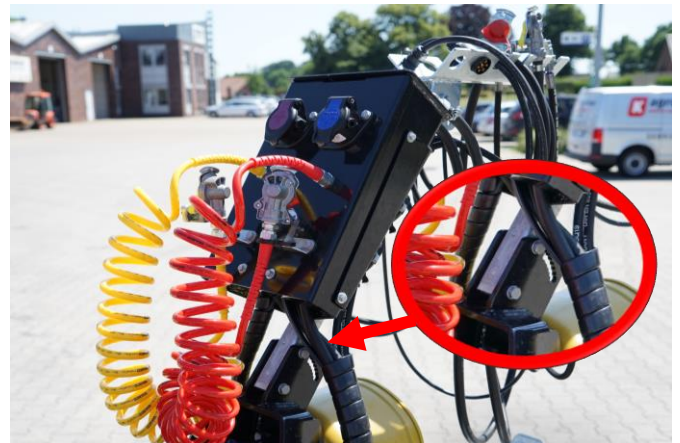

Dolly trailers

14to or 22to permissible total weight

Type: EAD14

System advantages:

- one-/ or double axle version available
- weight-optimized in frame design (fine-grained steel)
- slim drawbar with K80 coupling for max. turn of the wheels
- series-mounted hydraulic support-leg allows parking on-load
- height-adjustable and articulating hose cabinet for all supply lines allows adapting to different trailer dimensions (front overhang)
- adjustable fifth wheel plate (JOST)

Type: TAD22

*Illustrations show special equipment.